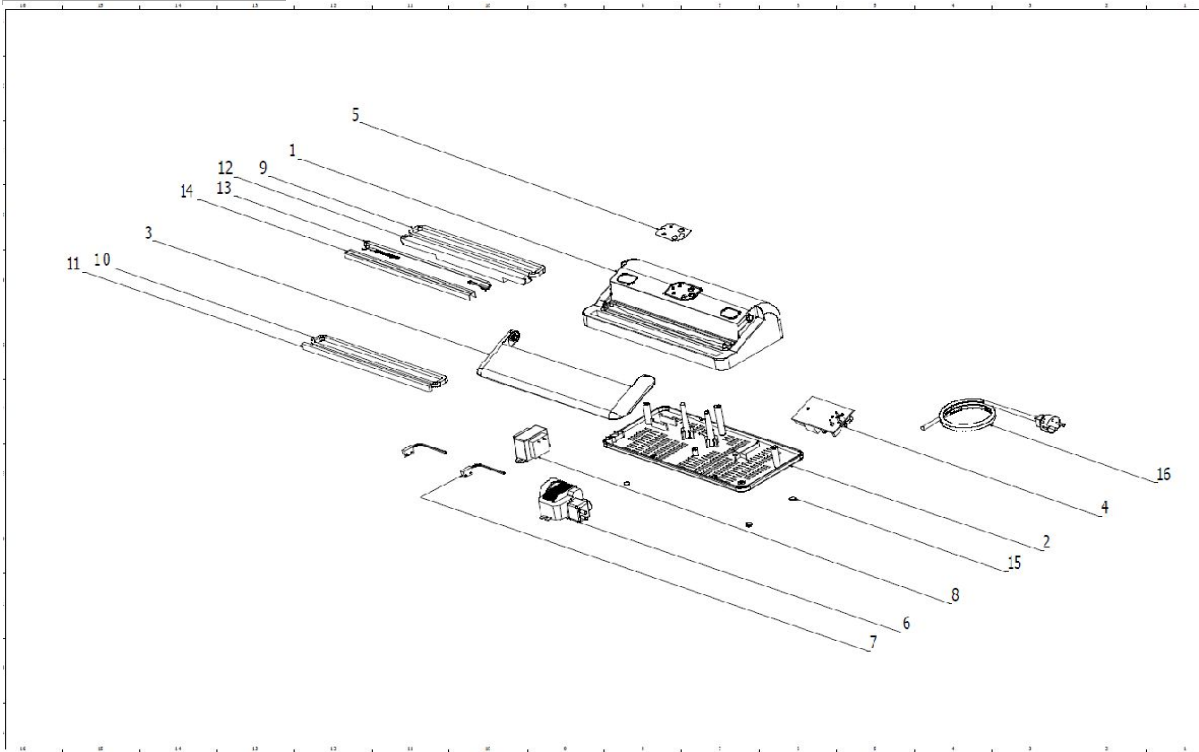

Besser Vacuum - DIVA machine spare part list and exploded view

Code	Eng description	UM
AA00224	Complete welding bar Diva	pc
AA00348	Inner bar body 33	pc
AA00208	Upper gasket for external abs suction machine	pc
AA00209	Lower gasket for external abs suction machine	pc
AA00230	Purple adhesive lexan label Diva	pc
AA00206	White counterbar list 15x8	lm
AA00215	Abs ext. suction chamber cover with label	pc
AA00218	Microswitch	pc
AA00207	Microswitch without lever	pc
AA00488	Pump Diva 115V - 60Hz	pc
AA00231	Pump Diva 220V - 50Hz	pc
AA00214	Welding resistance 3x0,1	m
AA00229	Power electronic board with vacuum sensor Diva 220V	pc
AA00490	Power electronic board with vacuum sensor Diva 110V	pc
AA00228	White structure abs for Diva / Sprint	pc
AA00219	620 mbar gauge without pcb	pc
AA00073	Teflon tape s45	m
AA00223	20VA transformer for 220V machines	pc

Exploded View

REF. EXPL. VIEW	DESCRIPTION	QTY	M.O.Q.
1	STRUCTURE	1	PC
2	BASE	1	PC
3	LID	1	PC
4	ELECTRONIC BOARD	1	PC
5	ADHESIVE LEXAN	1	PC
6	PUMP	1	PC
7	MICROSWITCH	2	PC
8	TRANSFORMER	1	PC
9	LOWER GASKET	1	PC
10	UPPER GASKET	1	PC
11	WHITE RUBBER	1	MT
12	WELDING BAR SUPPORT	1	PC
13	RESISTENCE	1	MT
14	WELDING BAR TEFLON	1	MT
15	FOOT	4	PCS